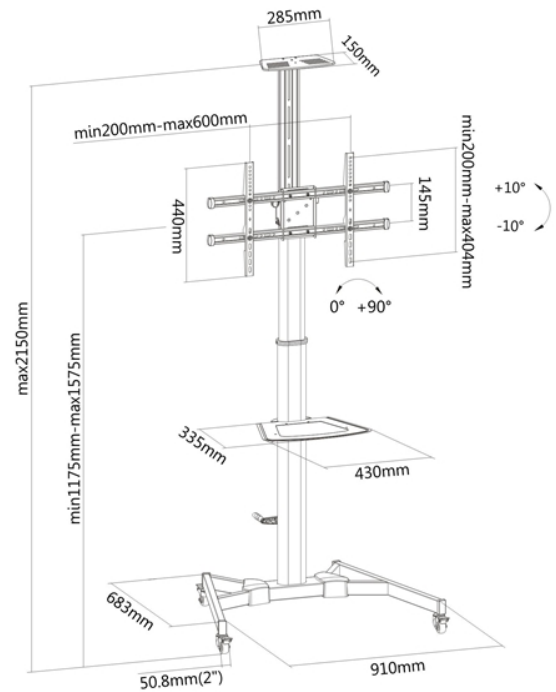

**+10°/ -10° Forward/ Back Tilt**  
for optimal viewing angle

**90° Rotation**  
easily holds display in portrait or landscape orientation

**Equipment Shelf**  
quick assembly and adjustable height location

# Telescopic Height-Adjustable Steel TV Cart

Fits 37"-100" Flat Panel TV's

## TTV03H-46TW

-  Screen Size  
**37"-70"**
-  Weight Capacity  
**50kg/110lbs**
-  Weight Capacity  
**5kg/11lbs**
-  Tilt Range  
**+10° - -10°**
-  Screen Rotation  
**0° - +90°**
-  VESA Compatible  
**200x200 400x200 300x300  
400x400 600x400**

## TTLO3H-610TW

-  Screen Size  
**60"-100"**
-  Weight Capacity  
**100kg/220lbs**
-  Weight Capacity  
**5kg/11lbs**
-  Tilt Range  
**+5° - -10°**
-  VESA Compatible  
**200x200 400x200 300x300  
400x400 600x400 800x400  
800x600 1000x600**