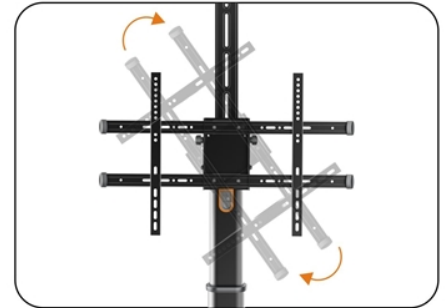

# Telescopic Height-Adjustable Steel TV Cart

Fits 37"-100" Flat Panel TV's

## Vertical Adjustment Adapts to Any Sized Viewing Area

Ideal choice for meeting rooms, hotels, corporate offices or conference facilities.

**Easy Crank Handle**  
smooth and effortless TV height adjustment

**+10°/ -10° Forward/ Back Tilt**  
for optimal viewing angle

**90° Rotation**  
easily holds display in portrait or landscape orientation

**Equipment Shelf**  
quick assembly and adjustable height location