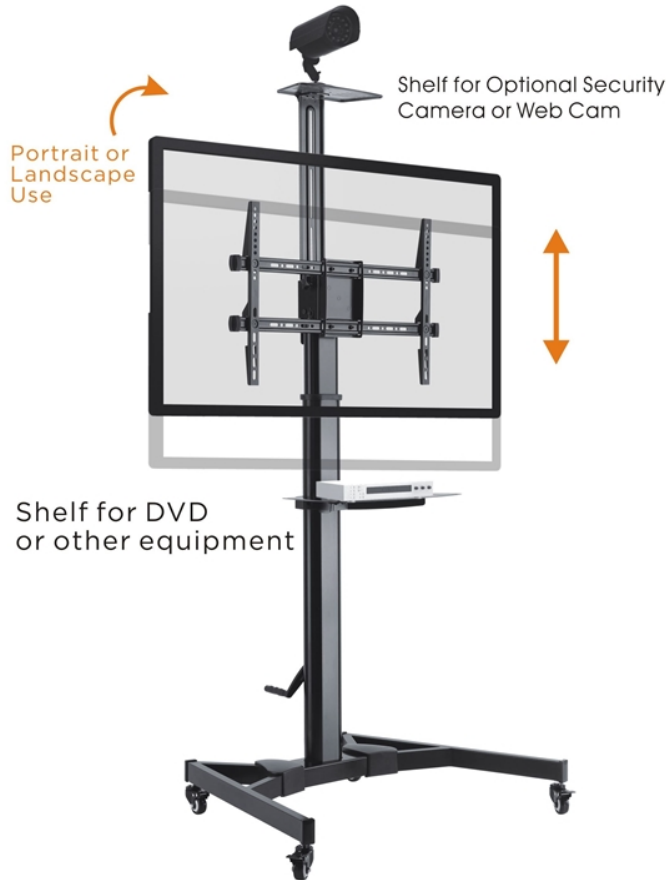

# Telescopic Height-Adjustable Steel TV Cart

Fits 37"-100" Flat Panel TV's

## Vertical Adjustment Adapts to Any Sized Viewing Area

Ideal choice for meeting rooms, hotels, corporate offices or conference facilities.

**Easy Crank Handle**  
smooth and effortless TV height adjustment

**+10°/ -10° Forward/ Back Tilt**  
for optimal viewing angle

**90° Rotation**  
easily holds display in portrait or landscape orientation

**Equipment Shelf**  
quick assembly and adjustable height location