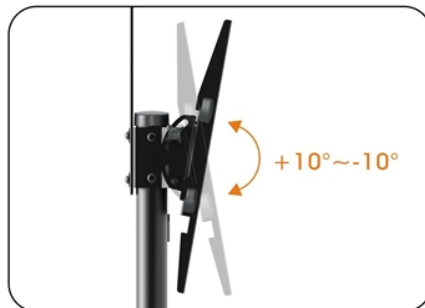

# Telescopic Height-Adjustable Steel TV Cart

Fits 37"-100" Flat Panel TV's

**+10°/ -10° Forward/ Back Tilt**  
for optimal viewing angle

**90° Rotation**  
easily holds display in portrait or landscape orientation

**Equipment Shelf**  
quick assembly and adjustable height location